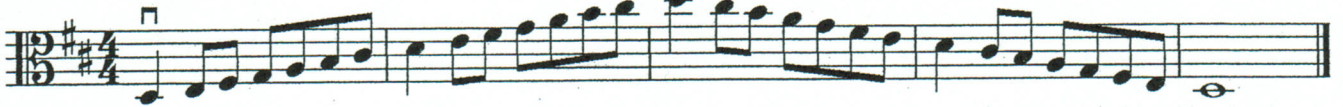

Opus One

Viola

D Major

♩ = 108

C Major

♩ = 120

Off the string

G Major