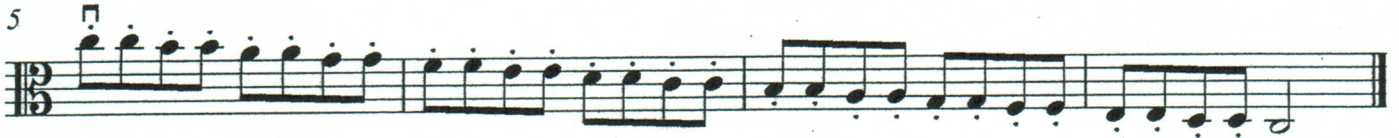

Opus One

Viola

D Major

♩ = 108

C Major

♩ = 120

Off the string

G Major